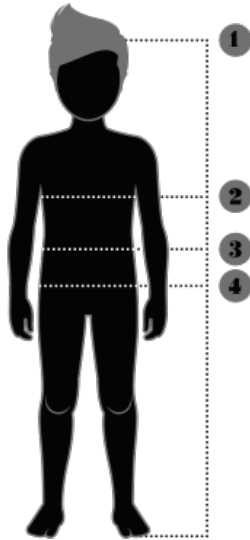

KIDS

Clothing

Size	Age	Height (1)	Chest (2)	Waist (3)	Hip (4)
44	Premature	44	37	37	37
50	0 months	50	39	39	39
56	0-1 months	56	41	41	41
62	2-4 months	62	43	43	43
68	4-6 months	68	45	45	45
74	6-9 months	74	47	47	47
80	9-12 months	80	49	49	49
86	15-18 months	86	51	51	51
92	2 years	92	53	53	53
98	3 years	98	55	55	55
104	4 years	104	57	54	58
110	5 years	110	59	56	61
116	6 years	116	61	58	64
122	7 years	122	64	60	67
128	8 years	128	67	61.5	70
134	9 years	134	70	63	73
140	10 years	140	73	64.5	76
146	11 years	146	76	66	79
152	12 years	152	79	67.5	82
164	14 years	164	83	70.5	87
176	16 years	176	88	73.5	92

**All measurements are in centimeters.
They can vary and are only meant as guidance.**